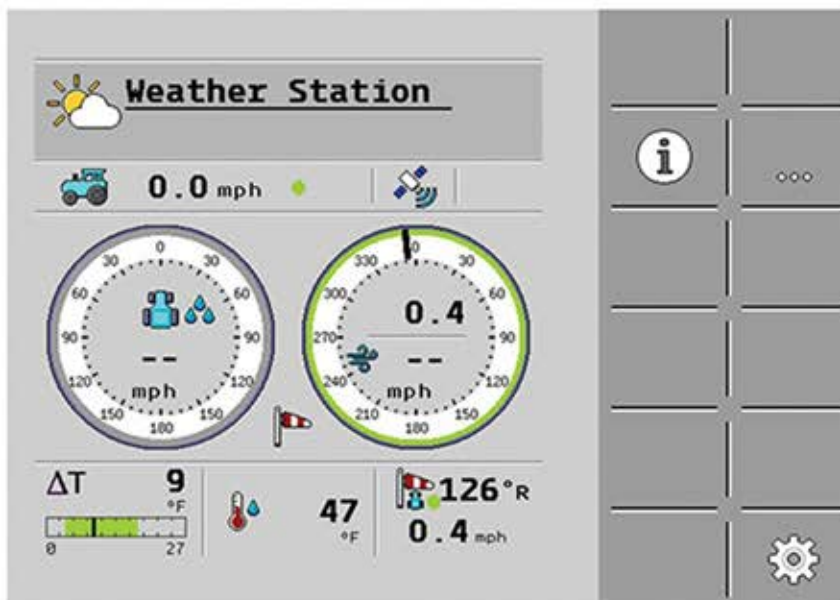

FOR SMART IN-FIELD DECISIONS - WHATEVER THE WEATHER

Take advantage of the prevailing weather conditions to optimise your working time, from the comfort of your cab. The AFS ISOBUS Weather Station Kit features simple plug n' play installation and a reliable, maintenance-free design. So for real-time decision making whichever way the wind blows, get your own Weather Station.

Real-time information at your finger tips:

- Wind speed and direction
- Temperature
- Relative humidity
- Delta T
- Barometric pressure
- Machine roll
- Machine pitch
- Fire danger index

- TRUE AND APPARENT WIND SPEED AND DIRECTION
- TEMPERATURE
- RELATIVE AIR HUMIDITY
- BAROMETRIC PRESSURE
- MACHINE ROLL
- MACHINE PITCH

ISOBUS WEATHER STATION

Provides real time information to make the right decisions in the field.